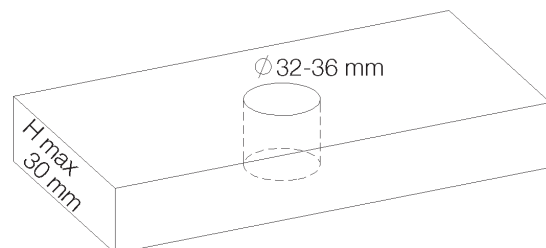

**Picture**

**Product details**

Weight : 2,35 kg

Internal mechanism : Ceramic valve 1/4 turn

**Technical drawing**

RAO.V01