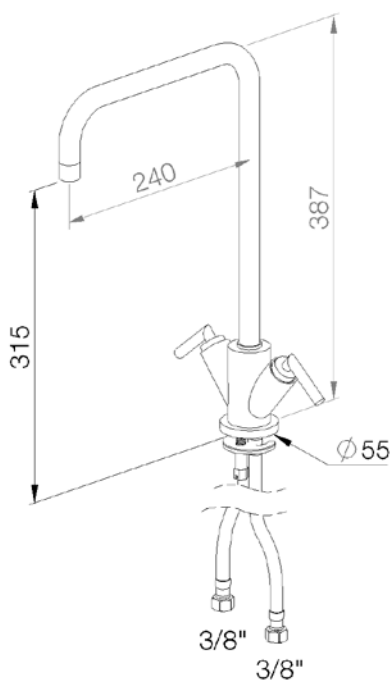

**PRODUCT TECHNICAL SHEET**

Collection :

**FUN**

Ref. :

**4031.11.24**

Mélangeur cuisine monotrou, grand bec mobile 235mm en U

Eéngats keukenmengkraan, grote draaibare uitloop 235mm in U

Single hole kitchen mixer, great swivel spout 235mm in U

**Picture**

**Product details**

Weight : 2,35 kg

Internal mechanism : Ceramic valve 1/4 turn

**Technical drawing**

RAO.V01